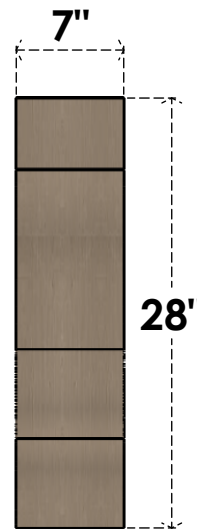

# ITEM NUMBER: CORU07X28X28ASHRCPR

7"W X 28"D X 28"H SERIES 1 THIN ASHEBORO ROUGH CEDAR TIMBERTHANE  
FAUX WOOD CORBEL, PRIMED

**SIDE PROFILE**

**FRONT PROFILE**

**ISOMETRIC**

EKENA MILLWORK  
2300 WEST MAIN ST.  
CLARKSVILLE, TX 75426  
TOLL FREE: 866-607-0453  
WWW.EKENAMILLWORK.COM

NOTES

1. INSTALLATION TO BE COMPLETED IN ACCORDANCE WITH MANUFACTURER'S SPECIFICATIONS.
2. DRAWING MAY NOT BE TO SCALE
3. THIS DRAWING IS INTENDED FOR DESIGN AND PLANNING PURPOSES ONLY.
4. ALL INFORMATION CONTAINED HEREIN WAS CURRENT AT THE TIME OF DEVELOPMENT BUT MUST BE REVIEWED AND APPROVED BY THE PRODUCT MANUFACTURER TO BE CONSIDERED ACCURATE.
5. TIMBERTHANE ARCHITECTURAL PRODUCTS ARE MADE FROM HIGH DENSITY URETHANE AND COME FACTORY PRIMED