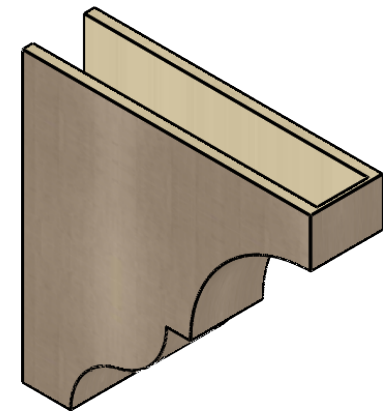

# ITEM NUMBER: CORU07X28X28ASHRCPR

7"W X 28"D X 28"H SERIES 1 THIN ASHEBORO ROUGH CEDAR TIMBERTHANE  
FAUX WOOD CORBEL, PRIMED

**SIDE PROFILE**

**FRONT PROFILE**

**ISOMETRIC**

EKENA MILLWORK  
2300 WEST MAIN ST.  
CLARKSVILLE, TX 75426  
TOLL FREE: 866-607-0453  
WWW.EKENAMILLWORK.COM

NOTES

1. INSTALLATION TO BE COMPLETED IN ACCORDANCE WITH MANUFACTURER'S SPECIFICATIONS.
2. DRAWING MAY NOT BE TO SCALE
3. THIS DRAWING IS INTENDED FOR DESIGN AND PLANNING PURPOSES ONLY.
4. ALL INFORMATION CONTAINED HEREIN WAS CURRENT AT THE TIME OF DEVELOPMENT BUT MUST BE REVIEWED AND APPROVED BY THE PRODUCT MANUFACTURER TO BE CONSIDERED ACCURATE.
5. TIMBERTHANE ARCHITECTURAL PRODUCTS ARE MADE FROM HIGH DENSITY URETHANE AND COME FACTORY PRIMED