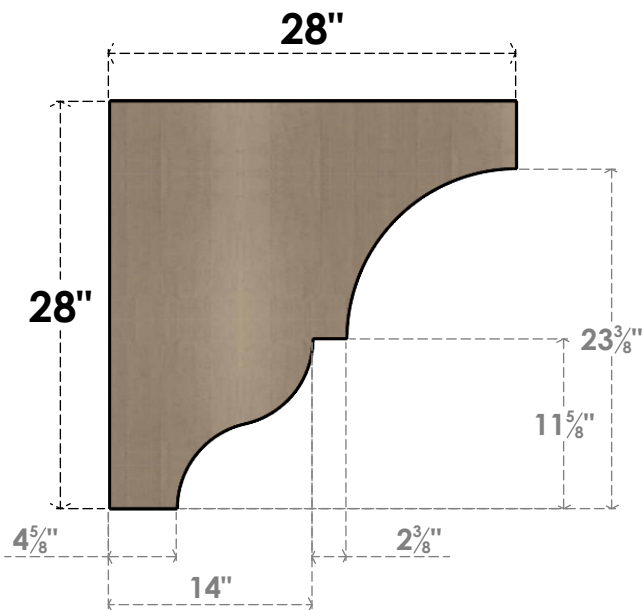

# ITEM NUMBER: CORU07X28X28ASHRCPR

7"W X 28"D X 28"H SERIES 1 THIN ASHEBORO ROUGH CEDAR TIMBERTHANE  
FAUX WOOD CORBEL, PRIMED

**SIDE PROFILE**

**FRONT PROFILE**

**ISOMETRIC**

EKENA MILLWORK  
2300 WEST MAIN ST.  
CLARKSVILLE, TX 75426  
TOLL FREE: 866-607-0453  
WWW.EKENAMILLWORK.COM

NOTES

1. INSTALLATION TO BE COMPLETED IN ACCORDANCE WITH MANUFACTURER'S SPECIFICATIONS.
2. DRAWING MAY NOT BE TO SCALE
3. THIS DRAWING IS INTENDED FOR DESIGN AND PLANNING PURPOSES ONLY.
4. ALL INFORMATION CONTAINED HEREIN WAS CURRENT AT THE TIME OF DEVELOPMENT BUT MUST BE REVIEWED AND APPROVED BY THE PRODUCT MANUFACTURER TO BE CONSIDERED ACCURATE.
5. TIMBERTHANE ARCHITECTURAL PRODUCTS ARE MADE FROM HIGH DENSITY URETHANE AND COME FACTORY PRIMED